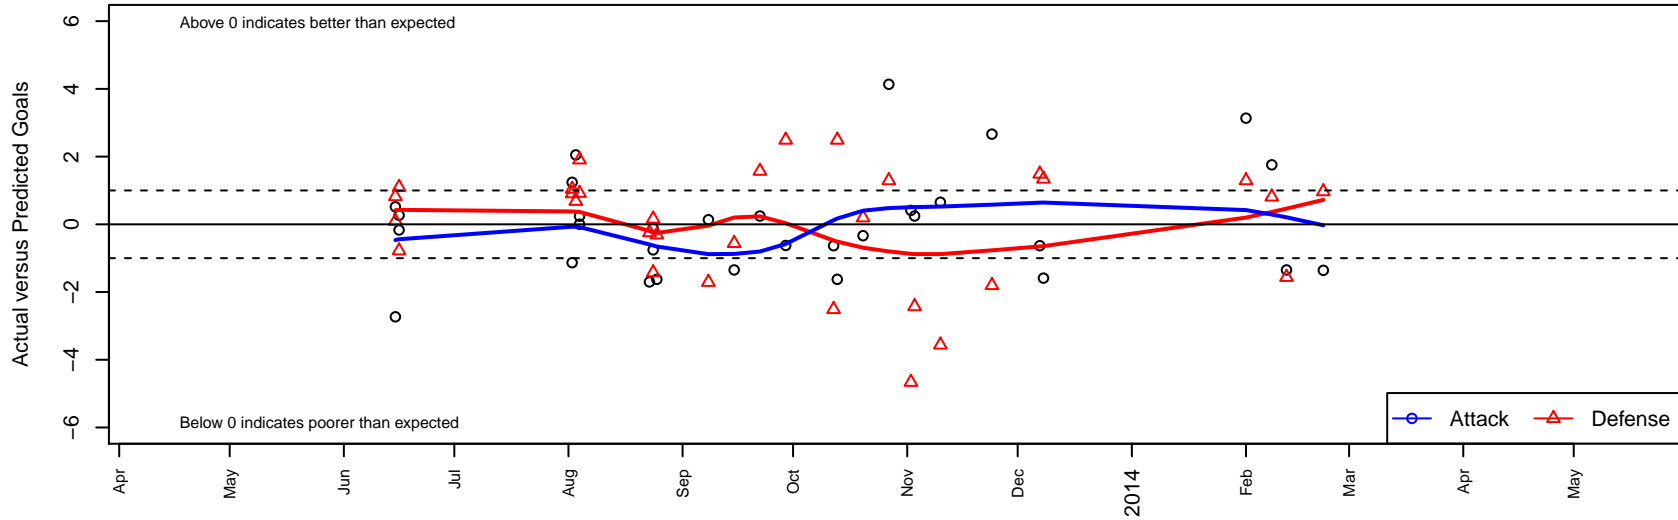

# Tynecastle FC B97

Tynecastle FC  
 Everett, WA  
 B97 total strength=1626  
 attack=27.29 defense=11.27  
 fall league = PSPL WSPL U16  
 alt names used:  
 Tynecastle FC B97  
 TYNECASTLE B97 (WA)  
 TYNECASTLE FC '97 (WA)  
 Tynecastle '97  
 TYNECASTLE U16 BOYS  
 Tynecastle B97  
 45 Tynecastle B97

Venues played:  
 Skagit Firecracker U16  
 WA Rush Cup B16 Gold U16  
 Puma Pacific Coast Challenge Premier U16  
 PSPL WSPL U16  
 WA Cup BU15-17 Boys U16 Gold U16

**Tynecastle FC B97**  
 Dots are actual minus expected GF (blue circles) and GA (red triangles).  
 Blue line is smoothed change in attack strength. Red is smoothed change in defense strength.